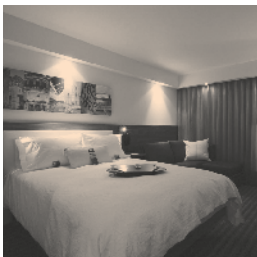

## Hampton by Hilton

200 Broad Street, Birmingham B15 1SU

**Price: £105.00 B&B**

The largest Hampton by Hilton in Europe, a modern and contemporary hotel offering 285 stylish bedrooms in the heart of Birmingham.